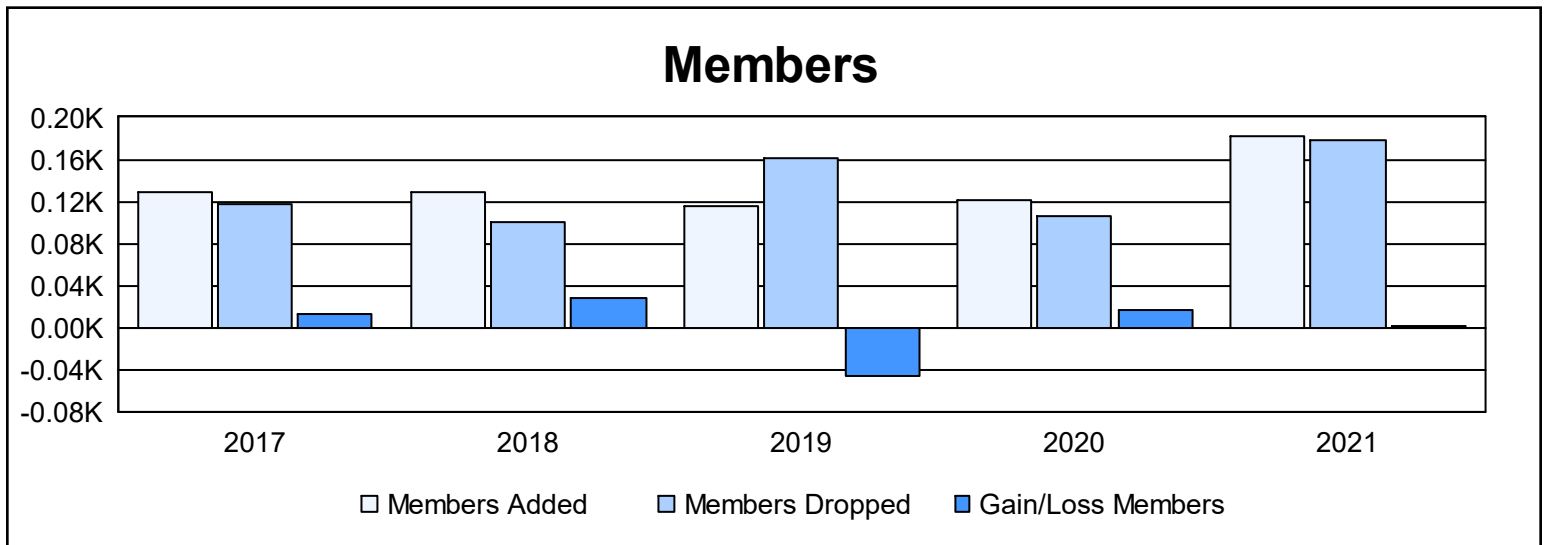

Year	New Clubs	Dropped Clubs	Gain/ Loss Clubs	New Members	Charter Members	Reinstate Members	Transfer Members	Total Member Added	Total Members Dropped	Gain/ Loss Members
2016-2017	1	2	-1	91	31	0	7	129	117	12
2017-2018	1	0	1	92	31	0	5	128	100	28
2018-2019	1	0	1	79	28	3	5	115	161	-46
2019-2020	1	1	0	81	30	4	6	121	105	16
2020-2021	2	1	1	95	60	24	2	181	179	2
<b>Average</b>	<b>1</b>	<b>1</b>	<b>0</b>	<b>88</b>	<b>36</b>	<b>6</b>	<b>5</b>	<b>135</b>	<b>132</b>	<b>2</b>

### Membership Composition June 2021 Cumulative