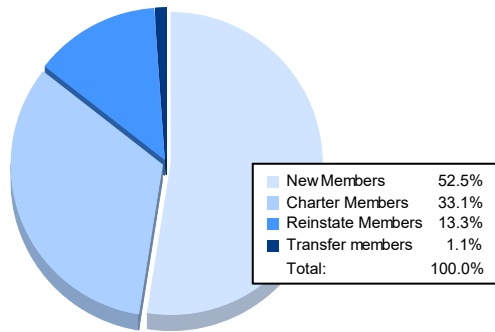

Year	New Clubs	Dropped Clubs	Gain/ Loss Clubs	New Members	Charter Members	Reinstate Members	Transfer Members	Total Member Added	Total Members Dropped	Gain/ Loss Members
2016-2017	1	2	-1	91	31	0	7	129	117	12
2017-2018	1	0	1	92	31	0	5	128	100	28
2018-2019	1	0	1	79	28	3	5	115	161	-46
2019-2020	1	1	0	81	30	4	6	121	105	16
2020-2021	2	1	1	95	60	24	2	181	179	2
<b>Average</b>	<b>1</b>	<b>1</b>	<b>0</b>	<b>88</b>	<b>36</b>	<b>6</b>	<b>5</b>	<b>135</b>	<b>132</b>	<b>2</b>

### Membership Composition June 2021 Cumulative

### Gender Composition June 2021 Cumulative