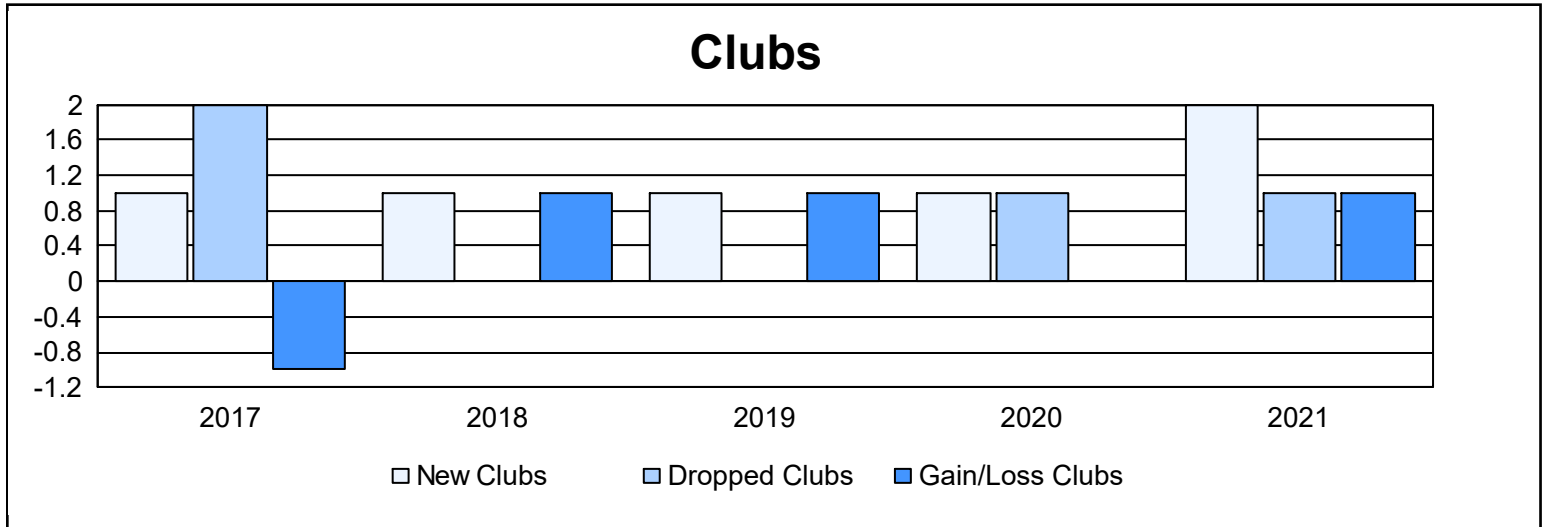

Year	New Clubs	Dropped Clubs	Gain/ Loss Clubs	New Members	Charter Members	Reinstate Members	Transfer Members	Total Member Added	Total Members Dropped	Gain/ Loss Members
2016-2017	1	2	-1	91	31	0	7	129	117	12
2017-2018	1	0	1	92	31	0	5	128	100	28
2018-2019	1	0	1	79	28	3	5	115	161	-46
2019-2020	1	1	0	81	30	4	6	121	105	16
2020-2021	2	1	1	95	60	24	2	181	179	2
<b>Average</b>	<b>1</b>	<b>1</b>	<b>0</b>	<b>88</b>	<b>36</b>	<b>6</b>	<b>5</b>	<b>135</b>	<b>132</b>	<b>2</b>

### Membership Composition June 2021 Cumulative